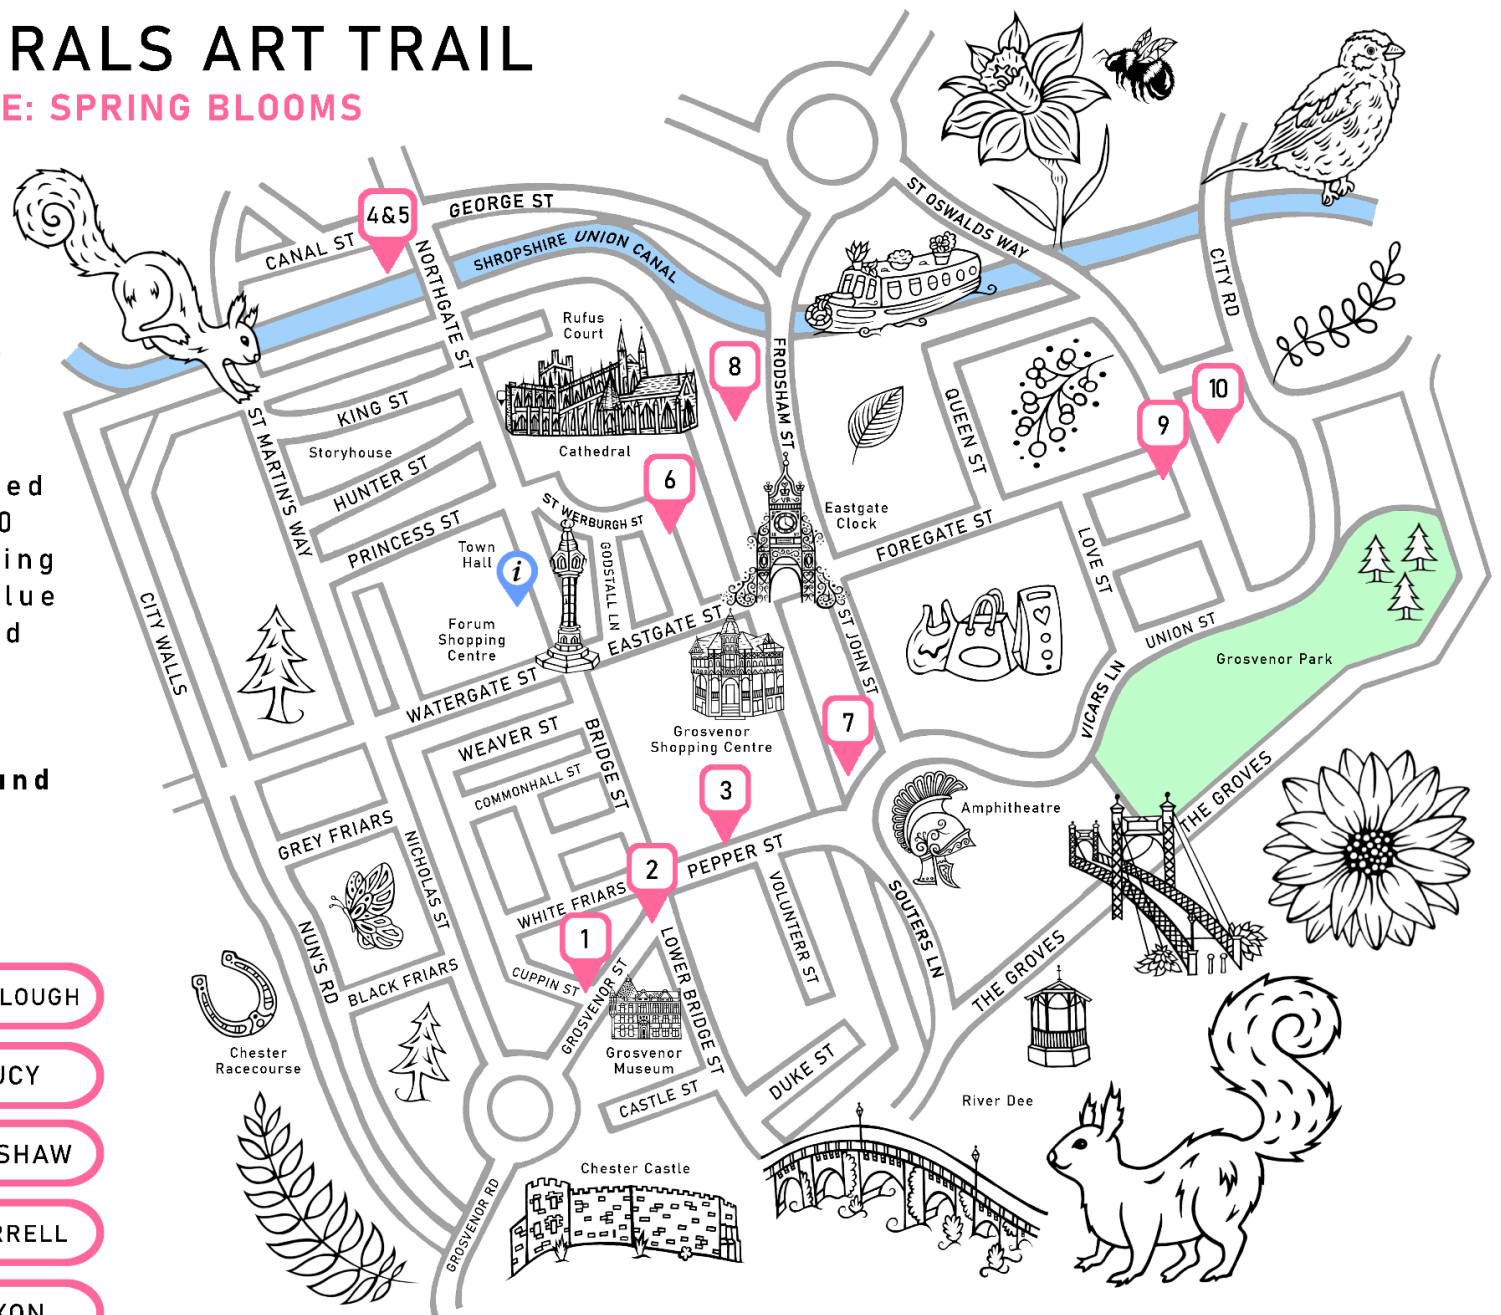

CHESTER MINI MURALS ART TRAIL

CHESTER DESIGNED BY NATURE: SPRING BLOOMS

Colourful murals inspired by nature spring up around Chester city centre converting "hidden objects" into works of art.

Chester BID have commissioned local artists to transform 10 BT/OpenReach cabinets, utilising existing structures, adding value to the cultural, aesthetic and economic vitality of our community.

Can you find all 10 boxes around the city?

THE ARTISTS

1 - MARK WIGAN

6 - JULIE COLCLOUGH

2 - MARK WIGAN

7 - EMMA LUCY

3 - RHI MOXON

8 - SOPHIA SHAW

4 - NIKKI PINDER

9 - LUKA MORRELL

5 - NIKKI PINDER

10 - RHI MOXON

Funding to provide the services in this project is provided by the Welcome Back Fund (WBF). WBF is managed by Her Majesty's Government and is supported by the European Regional Development Fund. The project is receiving more than £300,000 of funding from the England European Regional Development Fund as part of the European Structural and Investment Funds Growth Programme 2014-2020. The Department for Levelling Up, Housing and Communities (and in London the intermediate body Greater London Authority) is the Managing Authority for European Regional Development Fund. Established by the European Union, the European Regional Development Fund helps local areas stimulate their economic development by investing in projects which will support innovation, businesses, create jobs and local community regenerations. For more information visit <https://www.gov.uk/european-growth-funding>.

European Union
European Regional
Development Fund

Map created by Emma Lucy Illustration

NORTHERN
POWERHOUSE
UK Government